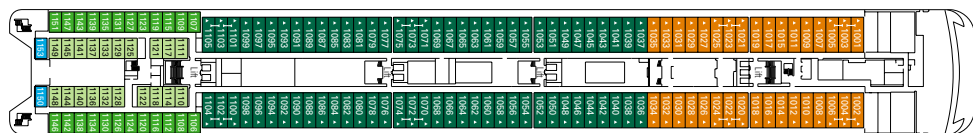

DECK PLAN & ACCOMMODATION

CABINS CATEGORIES

Inside > Bella	Inside > Fantastica	Suite > Aurea
Ocean View > Bella*	Ocean View > Fantastica	
	Suite > Fantastica	

- 3rd bed available in all categories
- 4th bed available in all categories (except Suite Fantastica, Suite Aurea)

- All cabins have one double bed convertible to two single beds, except cabins for guests with disabilities or reduced mobility (H)

* Certain cabins have restricted views

LEGEND

- ▲ Sofa bed
- 3rd bed is a bunk bed
- 3rd and 4th beds are bunks
- ↔ Connecting cabins
- H Cabin for guests with disabilities or reduced mobility

Data and descriptions are subject to change and will be verified at the time of booking.

783 Cabins - 2.199 Guests

DECK 13 DECK GAMES SUN DECK

DECK 12 ZAFFIRO

DECK 11 ACQUAMARINA

DECK 10 TORMALINA

DECK 9 AMETISTA