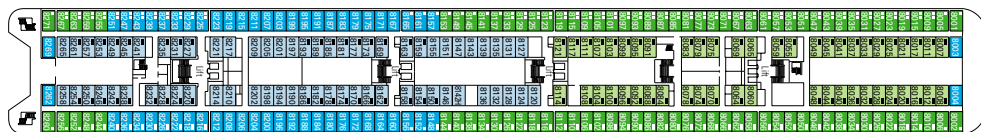

DECK PLAN & ACCOMMODATION

CABINS CATEGORIES

Inside > Bella	Inside > Fantastica	Suite > Aurea
Ocean View > Bella*	Ocean View > Fantastica	
	Suite > Fantastica	

- 3rd bed available in all categories
- 4th bed available in all categories (except Suite Fantastica, Suite Aurea)

- All cabins have one double bed convertible to two single beds, except cabins for guests with disabilities or reduced mobility (H)

* Certain cabins have restricted views

LEGEND

- ▲ Sofa bed
- 3rd bed is a bunk bed
- 3rd and 4th beds are bunks
- ↔ Connecting cabins
- H Cabin for guests with disabilities or reduced mobility

Data and descriptions are subject to change and will be verified at the time of booking.

783 Cabins - 2.199 Guests

DECK 13 DECK GAMES SUN DECK

DECK 12 ZAFFIRO

DECK 11 ACQUAMARINA

DECK 10 TORMALINA

DECK 9 AMETISTA

DECK 8 SMERALDO

DECK 7 TOPAZIO

DECK 6 DIAMANTE

DECK 5 RUBINO