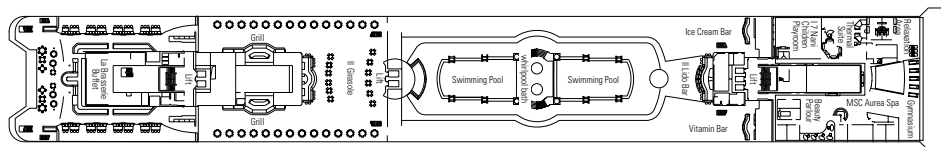

DECK PLAN & ACCOMMODATION

CABINS CATEGORIES

Inside > Bella	Inside > Fantastica	Suite > Aurea
Ocean View > Bella*	Ocean View > Fantastica	
	Suite > Fantastica	

- 3rd bed available in all categories
- 4th bed available in all categories (except Suite Fantastica, Suite Aurea)

- All cabins have one double bed convertible to two single beds, except cabins for guests with disabilities or reduced mobility (H)

* Certain cabins have restricted views

LEGEND

- ▲ Sofa bed
- 3rd bed is a bunk bed
- 3rd and 4th beds are bunks
- ↔ Connecting cabins
- H Cabin for guests with disabilities or reduced mobility

Data and descriptions are subject to change and will be verified at the time of booking.

783 Cabins - 2.199 Guests

DECK 13 DECK GAMES SUN DECK

DECK 12 ZAFFIRO

DECK 11 ACQUAMARINA

DECK 10 TORMALINA

DECK 9 AMETISTA