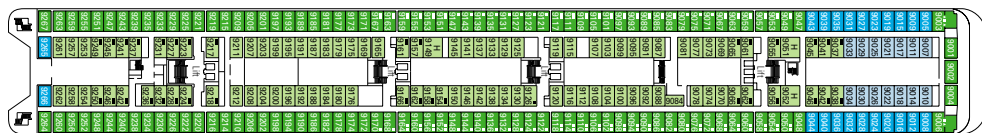

DECK PLAN & ACCOMMODATION

CABINS CATEGORIES

Inside > Bella	Inside > Fantastica	Suite > Aurea
Ocean View > Bella*	Ocean View > Fantastica	
	Suite > Fantastica	

- 3rd bed available in all categories
- 4th bed available in all categories (except Suite Fantastica, Suite Aurea)

Data and descriptions are subject to change and will be verified at the time of booking.

783 Cabins - 2.199 Guests

DECK 13 DECK GAMES SUN DECK

DECK 12 ZAFFIRO

DECK 11 ACQUAMARINA

DECK 10 TORMALINA

DECK 9 AMETISTA