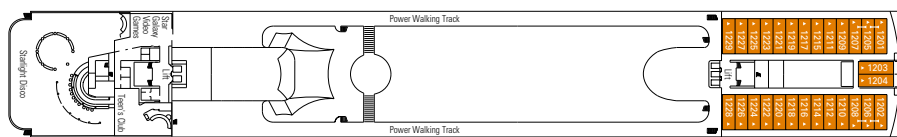

DECK PLAN & ACCOMMODATION

CABINS CATEGORIES

Inside > Bella	Inside > Fantastica	Suite > Aurea
Ocean View > Bella*	Ocean View > Fantastica	
	Suite > Fantastica	

- 3rd bed available in all categories
- 4th bed available in all categories (except Suite Fantastica, Suite Aurea)

- All cabins have one double bed convertible to two single beds, except cabins for guests with disabilities or reduced mobility (H)

* Certain cabins have restricted views

LEGEND

- ▲ Sofa bed
- 3rd bed is a bunk bed
- 3rd and 4th beds are bunks
- ↔ Connecting cabins
- H Cabin for guests with disabilities or reduced mobility

Data and descriptions are subject to change and will be verified at the time of booking.

783 Cabins - 2.199 Guests

DECK 13 DECK GAMES SUN DECK

DECK 12 ZAFFIRO

DECK 11 ACQUAMARINA

DECK 10 TORMALINA

DECK 9 AMETISTA