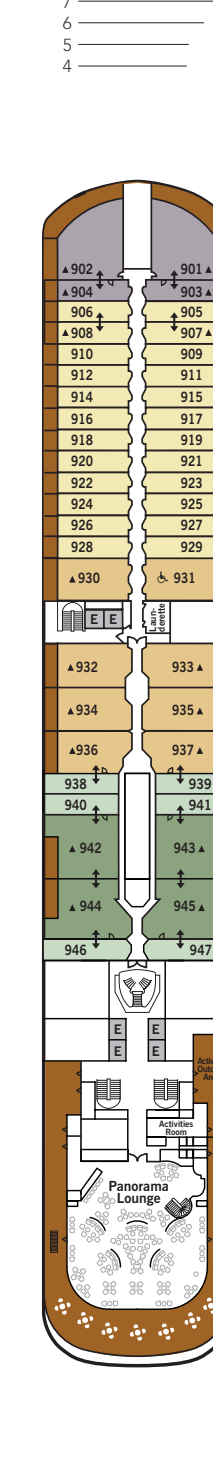

SILVER MUSE – Deck Plans

DECK 4
Atlantide
Indochine
Kaiseki
La Dame
by Relais & Châteaux

DECK 5
Reception/
Guest Relations
Shore Concierge
Dolce Vita
Venetian Lounge
Cruise Consultant

DECK 6
Zagara Spa
Beauty Salon
Fitness Centre

DECK 7
La Terrazza
Silver Note
Casino

DECK 8
Connoisseur's Corner
Boutiques
Arts Café
Conference/
Card Room

DECK 9
Panorama Lounge
Activities Room &
Outdoor Area

DECK 10
Pool
Whirlpools
The Grill
Pool Bar & Grill
Whirlpool Area

DECK 11
Tor's Observation
Library
Spaccanapoli
Jogging Track

SUITE CATEGORIES

- Owner's Suite
- Grand Suite
- Royal Suite
- Silver Suite
- Deluxe Veranda Suite
- Superior Veranda Suite
- Classic Veranda Suite
- Panorama Suite
- Vista Suite

SPECIFICATIONS

- Crew 411
- Officers European
- Guests 596
- Tonnage 40,700
- Length 698 Feet / 212.8 Metres
- Width 86 Feet / 27 Metres
- Speed 19.8 Knots
- Passenger Decks 8
- 3rd Guest Capacity ▲
- Connecting Suites ↑↓
- Wheelchair Accessible Suites ♿
407, 409, 417, 931
- Built 2017
- Registry Bahamas