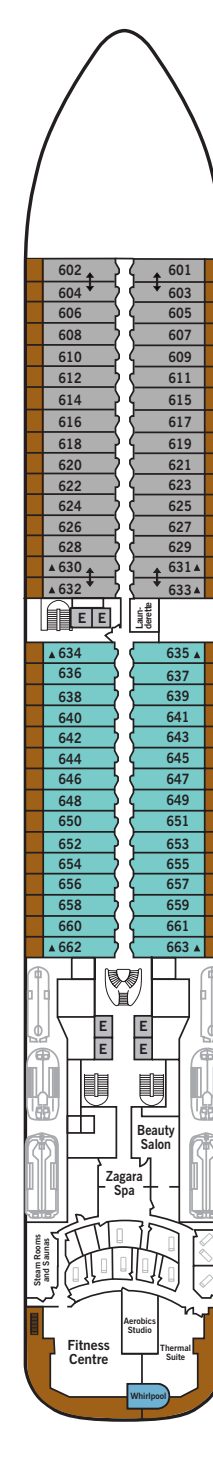

SILVER MUSE – Deck Plans

DECK 4
Atlantide
Indochine
Kaiseki
La Dame
by Relais & Châteaux

DECK 5
Reception/
Guest Relations
Shore Concierge
Dolce Vita
Venetian Lounge
Cruise Consultant

DECK 6
Zagara Spa
Beauty Salon
Fitness Centre

DECK 7
La Terrazza
Silver Note
Casino

DECK 8
Connoisseur's Corner
Boutiques
Arts Café
Conference/
Card Room

DECK 9
Panorama Lounge
Activities Room &
Outdoor Area

DECK 10
Pool
Whirlpools
The Grill
Pool Bar & Grill
Whirlpool Area

DECK 11
Tor's Observation
Library
Spaccanapoli
Jogging Track

SUITE CATEGORIES

- Owner's Suite
- Grand Suite
- Royal Suite
- Silver Suite
- Deluxe Veranda Suite
- Superior Veranda Suite
- Classic Veranda Suite
- Panorama Suite
- Vista Suite

SPECIFICATIONS

- Crew 411
- Officers European
- Guests 596
- Tonnage 40,700
- Length 698 Feet / 212.8 Metres
- Width 86 Feet / 27 Metres
- Speed 19.8 Knots
- Passenger Decks 8
- 3rd Guest Capacity ▲
- Connecting Suites ↑↓
- Wheelchair Accessible Suites ♿
407, 409, 417, 931
- Built 2017
- Registry Bahamas