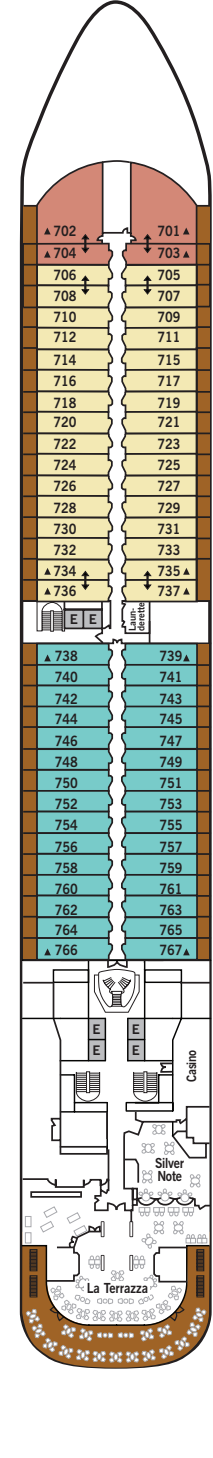

SILVER MUSE – Deck Plans

DECK 4
Atlantide
Indochine
Kaiseki
La Dame
by Relais & Châteaux

DECK 5
Reception/
Guest Relations
Shore Concierge
Dolce Vita
Venetian Lounge
Cruise Consultant

DECK 6
Zagara Spa
Beauty Salon
Fitness Centre

DECK 7
La Terrazza
Silver Note
Casino

DECK 8
Connoisseur's Corner
Boutiques
Arts Café
Conference/
Card Room

DECK 9
Panorama Lounge
Activities Room &
Outdoor Area

DECK 10
Pool
Whirlpools
The Grill
Pool Bar & Grill
Whirlpool Area

DECK 11
Tor's Observation
Library
Spaccanapoli
Jogging Track

SUITE CATEGORIES

- Owner's Suite
- Grand Suite
- Royal Suite
- Silver Suite
- Deluxe Veranda Suite
- Superior Veranda Suite
- Classic Veranda Suite
- Panorama Suite
- Vista Suite

SPECIFICATIONS

- Crew 411
- Officers European
- Guests 596
- Tonnage 40,700
- Length 698 Feet / 212.8 Metres
- Width 86 Feet / 27 Metres
- Speed 19.8 Knots
- Passenger Decks 8
- 3rd Guest Capacity ▲
- Connecting Suites ↑↓
- Wheelchair Accessible Suites ♿
407, 409, 417, 931
- Built 2017
- Registry Bahamas