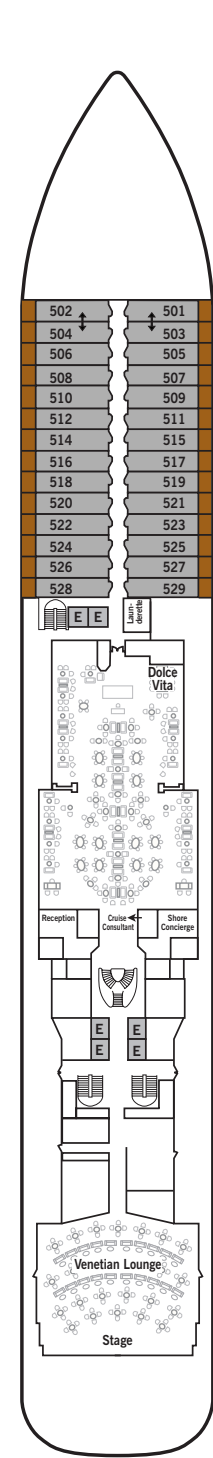

SILVER MUSE – Deck Plans

DECK 4
Atlantide
Indochine
Kaiseki
La Dame
by Relais & Châteaux

DECK 5
Reception/
Guest Relations
Shore Concierge
Dolce Vita
Venetian Lounge
Cruise Consultant

DECK 6
Zagara Spa
Beauty Salon
Fitness Centre

DECK 7
La Terrazza
Silver Note
Casino

DECK 8
Connoisseur's Corner
Boutiques
Arts Café
Conference/
Card Room

DECK 9
Panorama Lounge
Activities Room &
Outdoor Area

DECK 10
Pool
Whirlpools
The Grill
Pool Bar & Grill
Whirlpool Area

DECK 11
Tor's Observation
Library
Spaccanapoli
Jogging Track

SUITE CATEGORIES

- Owner's Suite
- Grand Suite
- Royal Suite
- Silver Suite
- Deluxe Veranda Suite
- Superior Veranda Suite
- Classic Veranda Suite
- Panorama Suite
- Vista Suite

SPECIFICATIONS

- Crew 411
- Officers European
- Guests 596
- Tonnage 40,700
- Length 698 Feet / 212.8 Metres
- Width 86 Feet / 27 Metres
- Speed 19.8 Knots
- Passenger Decks 8
- 3rd Guest Capacity ▲
- Connecting Suites ↑↓
- Wheelchair Accessible Suites ♿
407, 409, 417, 931
- Built 2017
- Registry Bahamas