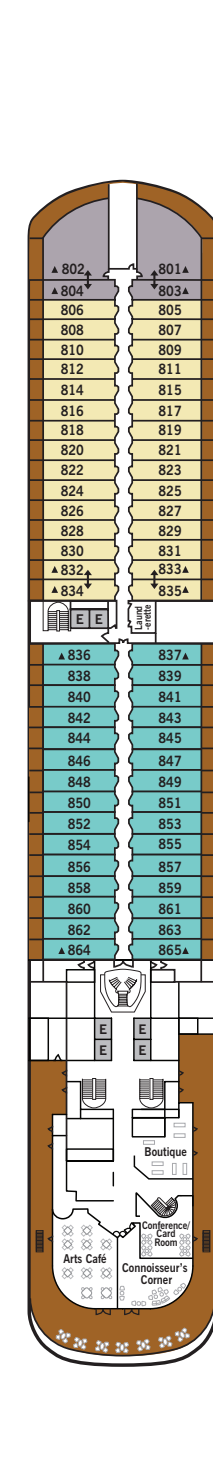

SILVER MUSE – Deck Plans

DECK 4
Atlantide
Indochine
Kaiseki
La Dame
by Relais & Châteaux

DECK 5
Reception/
Guest Relations
Shore Concierge
Dolce Vita
Venetian Lounge
Cruise Consultant

DECK 6
Zagara Spa
Beauty Salon
Fitness Centre

DECK 7
La Terrazza
Silver Note
Casino

DECK 8
Connoisseur's Corner
Boutiques
Arts Café
Conference/
Card Room

DECK 9
Panorama Lounge
Activities Room &
Outdoor Area

DECK 10
Pool
Whirlpools
The Grill
Pool Bar & Grill
Whirlpool Area

DECK 11
Tor's Observation
Library
Spaccanapoli
Jogging Track

SUITE CATEGORIES

- Owner's Suite
- Grand Suite
- Royal Suite
- Silver Suite
- Deluxe Veranda Suite
- Superior Veranda Suite
- Classic Veranda Suite
- Panorama Suite
- Vista Suite

SPECIFICATIONS

- Crew 411
- Officers European
- Guests 596
- Tonnage 40,700
- Length 698 Feet / 212.8 Metres
- Width 86 Feet / 27 Metres
- Speed 19.8 Knots
- Passenger Decks 8
- 3rd Guest Capacity ▲
- Connecting Suites ↑↓
- Wheelchair Accessible Suites ♿
407, 409, 417, 931
- Built 2017
- Registry Bahamas