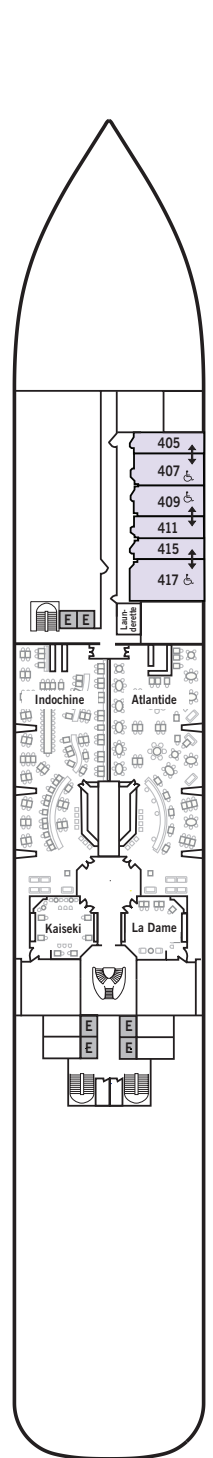

SILVER MUSE – Deck Plans

DECK 4
Atlantide
Indochine
Kaiseki
La Dame
by Relais & Châteaux

DECK 5
Reception/
Guest Relations
Shore Concierge
Dolce Vita
Venetian Lounge
Cruise Consultant

DECK 6
Zagara Spa
Beauty Salon
Fitness Centre

DECK 7
La Terrazza
Silver Note
Casino

DECK 8
Connoisseur's Corner
Boutiques
Arts Café
Conference/
Card Room

DECK 9
Panorama Lounge
Activities Room &
Outdoor Area

DECK 10
Pool
Whirlpools
The Grill
Pool Bar & Grill
Whirlpool Area

DECK 11
Tor's Observation
Library
Spaccanapoli
Jogging Track

SUITE CATEGORIES

- Owner's Suite
- Grand Suite
- Royal Suite
- Silver Suite
- Deluxe Veranda Suite
- Superior Veranda Suite
- Classic Veranda Suite
- Panorama Suite
- Vista Suite

SPECIFICATIONS

- Crew 411
- Officers European
- Guests 596
- Tonnage 40,700
- Length 698 Feet / 212.8 Metres
- Width 86 Feet / 27 Metres
- Speed 19.8 Knots
- Passenger Decks 8
- 3rd Guest Capacity ▲
- Connecting Suites ↑↓
- Wheelchair Accessible Suites ♿
407, 409, 417, 931
- Built 2017
- Registry Bahamas