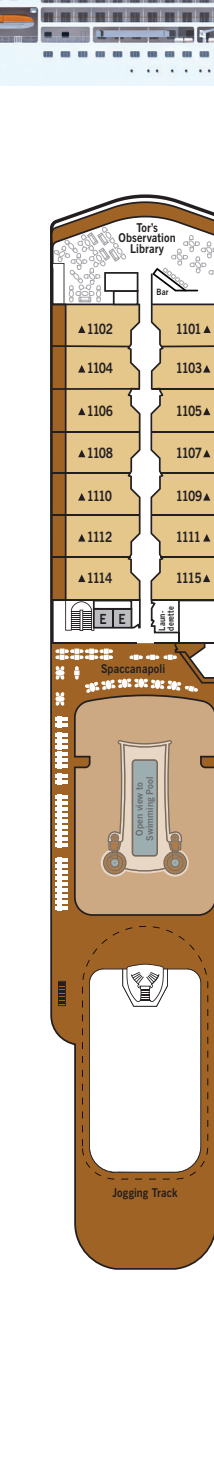

SILVER MUSE – Deck Plans

DECK 4
Atlantide
Indochine
Kaiseki
La Dame
by Relais & Châteaux

DECK 5
Reception/
Guest Relations
Shore Concierge
Dolce Vita
Venetian Lounge
Cruise Consultant

DECK 6
Zagara Spa
Beauty Salon
Fitness Centre

DECK 7
La Terrazza
Silver Note
Casino

DECK 8
Connoisseur's Corner
Boutiques
Arts Café
Conference/
Card Room

DECK 9
Panorama Lounge
Activities Room &
Outdoor Area

DECK 10
Pool
Whirlpools
The Grill
Pool Bar & Grill
Whirlpool Area

DECK 11
Tor's Observation
Library
Spaccanapoli
Jogging Track

SUITE CATEGORIES

- Owner's Suite
- Grand Suite
- Royal Suite
- Silver Suite
- Deluxe Veranda Suite
- Superior Veranda Suite
- Classic Veranda Suite
- Panorama Suite
- Vista Suite

SPECIFICATIONS

- Crew 411
- Officers European
- Guests 596
- Tonnage 40,700
- Length 698 Feet / 212.8 Metres
- Width 86 Feet / 27 Metres
- Speed 19.8 Knots
- Passenger Decks 8
- 3rd Guest Capacity ▲
- Connecting Suites ↑↓
- Wheelchair Accessible Suites ♿
407, 409, 417, 931
- Built 2017
- Registry Bahamas