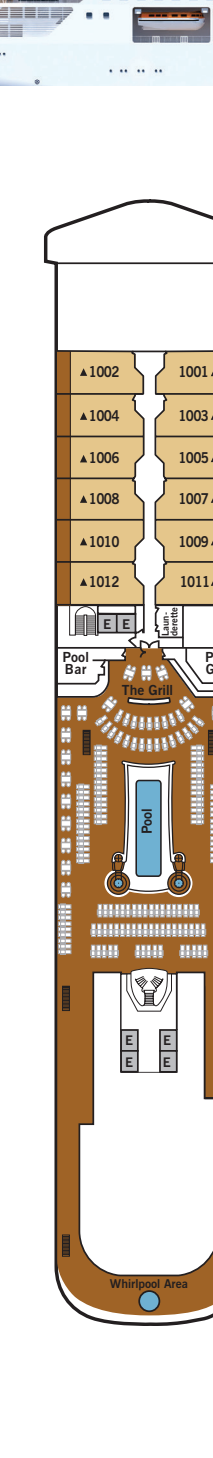

SILVER MUSE – Deck Plans

DECK 4
Atlantide
Indochine
Kaiseki
La Dame
by Relais & Châteaux

DECK 5
Reception/
Guest Relations
Shore Concierge
Dolce Vita
Venetian Lounge
Cruise Consultant

DECK 6
Zagara Spa
Beauty Salon
Fitness Centre

DECK 7
La Terrazza
Silver Note
Casino

DECK 8
Connoisseur's Corner
Boutiques
Arts Café
Conference/
Card Room

DECK 9
Panorama Lounge
Activities Room &
Outdoor Area

DECK 10
Pool
Whirlpools
The Grill
Pool Bar & Grill
Whirlpool Area

DECK 11
Tor's Observation
Library
Spaccanapoli
Jogging Track

SUITE CATEGORIES

- Owner's Suite
- Grand Suite
- Royal Suite
- Silver Suite
- Deluxe Veranda Suite
- Superior Veranda Suite
- Classic Veranda Suite
- Panorama Suite
- Vista Suite

SPECIFICATIONS

- Crew 411
- Officers European
- Guests 596
- Tonnage 40,700
- Length 698 Feet / 212.8 Metres
- Width 86 Feet / 27 Metres
- Speed 19.8 Knots
- Passenger Decks 8
- 3rd Guest Capacity ▲
- Connecting Suites ↑↓
- Wheelchair Accessible Suites ♿
407, 409, 417, 931
- Built 2017
- Registry Bahamas