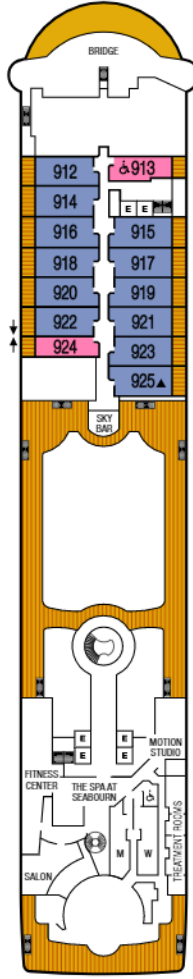

# Seabourn Odyssey Seabourn Sojourn Seabourn Quest

DECK 11

DECK 10

DECK 9

DECK 8

DECK 7

DECK 6

DECK 5

DECK 4

DECK 3

DECK 2

- ♿ Wheelchair Accessible Suites  
Suites 408, 519, 619, 635, 715, 813 & 913 are wheelchair accessible—roll-in shower only, wheelchair-accessible doorways. Suite 635 also has a tub.
- ♣ Suites 600 and 601 are subject to noise when anchoring and the veranda railings are part metal and part glass from floor to teak rail
- △ Suite 828 third guest capacity for Seabourn Sojourn only
- △ Suite 830 third guest capacity for Seabourn Odyssey and Seabourn Quest only

- ↕ Connecting Suites
- ↑ When combining the following suites, their suite numbers change as follows:  
Suites 744 and 746 become Grand Wintergarden Suite 7446; suites 743 and 745 become Grand Wintergarden Suite 7435; suites 700 and 702 become Grand Signature Suite 7002; suites 701 and 703 become Grand Signature Suite 7013.