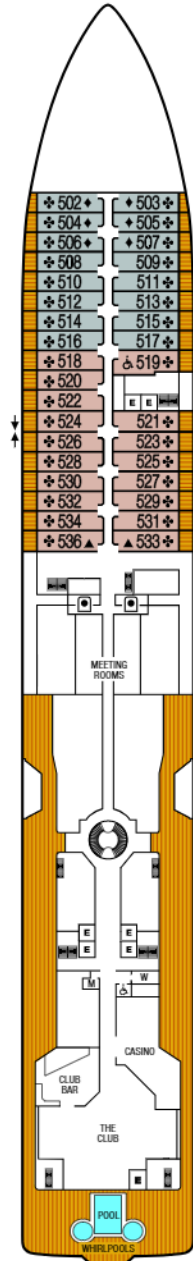

# Seabourn Odyssey Seabourn Sojourn Seabourn Quest

DECK 11

DECK 10

DECK 9

DECK 8

DECK 7

DECK 6

DECK 5

DECK 4

DECK 3

DECK 2

- ♿ Wheelchair Accessible Suites  
Suites 408, 519, 619, 635, 715, 813 & 913 are wheelchair accessible—roll-in shower only, wheelchair-accessible doorways. Suite 635 also has a tub.
- ♣ Suites 600 and 601 are subject to noise when anchoring and the veranda railings are part metal and part glass from floor to teak rail
- △ Suite 828 third guest capacity for Seabourn Sojourn only
- △ Suite 830 third guest capacity for Seabourn Odyssey and Seabourn Quest only