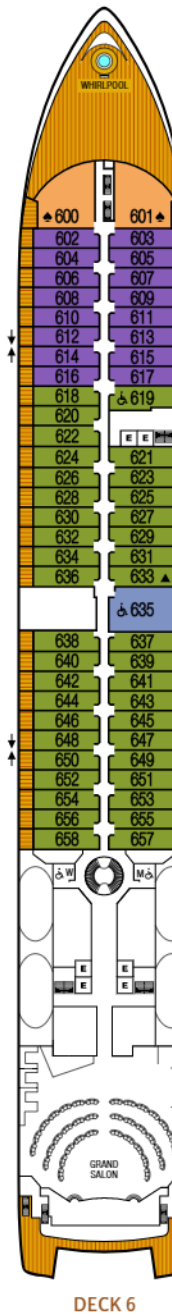

# Seabourn Odyssey Seabourn Sojourn Seabourn Quest

DECK 11

DECK 10

DECK 9

DECK 8

DECK 7

DECK 6

DECK 5

DECK 4

DECK 3

DECK 2

- ♿ Wheelchair Accessible Suites  
Suites 408, 519, 619, 635, 715, 813 & 913 are wheelchair accessible—roll-in shower only, wheelchair-accessible doorways. Suite 635 also has a tub.
- ♣ Suites 600 and 601 are subject to noise when anchoring and the veranda railings are part metal and part glass from floor to teak rail
- △ Suite 828 third guest capacity for Seabourn Sojourn only
- △ Suite 830 third guest capacity for Seabourn Odyssey and Seabourn Quest only