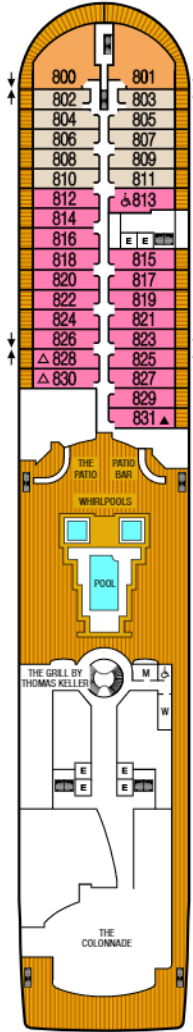

# Seabourn Odyssey Seabourn Sojourn Seabourn Quest

DECK 11

DECK 10

DECK 9

DECK 8

DECK 7

DECK 6

DECK 5

DECK 4

DECK 3

DECK 2

- ♿ Wheelchair Accessible Suites  
Suites 408, 519, 619, 635, 715, 813 & 913 are wheelchair accessible—roll-in shower only, wheelchair-accessible doorways. Suite 635 also has a tub.
- ♣ Suites 600 and 601 are subject to noise when anchoring and the veranda railings are part metal and part glass from floor to teak rail
- △ Suite 828 third guest capacity for Seabourn Sojourn only
- △ Suite 830 third guest capacity for Seabourn Odyssey and Seabourn Quest only

- ↕ Connecting Suites
- ↑ When combining the following suites, their suite numbers change as follows:  
Suites 744 and 746 become Grand Wintergarden Suite 7446; suites 743 and 745 become Grand Wintergarden Suite 7435; suites 700 and 702 become Grand Signature Suite 7002; suites 701 and 703 become Grand Signature Suite 7013.

- ▲ Third Guest Capacity Suite
- E Elevator
- ◆ Self Service Launderette
- ♦ Suites 502-507 and 745-746 have smaller verandas
- Suite 1025 has a partially obstructed veranda view
- ♣ The veranda railings in categories V1 and V2 are part metal and part glass from floor to teak rail