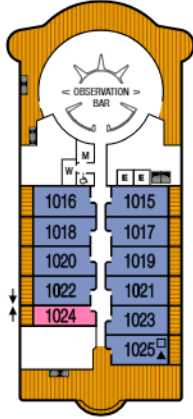

Seabourn Odyssey Seabourn Sojourn Seabourn Quest

DECK 10

- ♿ Wheelchair Accessible Suites
  Suites 408, 519, 619, 635, 715, 813 & 913 are wheelchair accessible—roll-in shower only, wheelchair-accessible doorways. Suite 635 also has a tub.
- ♣ Suites 600 and 601 are subject to noise when anchoring and the veranda railings are part metal and part glass from floor to teak rail
- △ Suite 828 third guest capacity for Seabourn Sojourn only
- △ Suite 830 third guest capacity for Seabourn Odyssey and Seabourn Quest only

- ↕ Connecting Suites
- ↑ When combining the following suites, their suite numbers change as follows:
  Suites 744 and 746 become Grand Wintergarden Suite 7446; suites 743 and 745 become Grand Wintergarden Suite 7435; suites 700 and 702 become Grand Signature Suite 7002; suites 701 and 703 become Grand Signature Suite 7013.

- ▲ Third Guest Capacity Suite
- E Elevator
- Self Service Launderette
- ♦ Suites 502-507 and 745-746 have smaller verandas
- Suite 1025 has a partially obstructed veranda view
- ♣ The veranda railings in categories V1 and V2 are part metal and part glass from floor to teak rail

Deck plan shown is for illustration purposes. Seabourn reserves the right to make amendments and changes. Effective 1/6/18.

SUITE CATEGORIES

GR	WG	SS	OW	PS	PH	V6
V5	V4	V3	V2	V1	A1	A