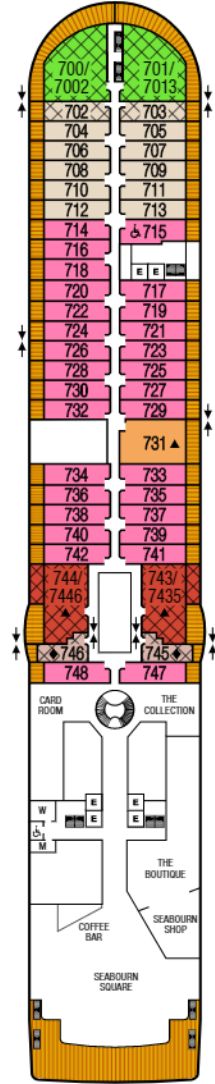

# Seabourn Odyssey Seabourn Sojourn Seabourn Quest

DECK 11

DECK 10

DECK 9

DECK 8

DECK 7

DECK 6

DECK 5

DECK 4

DECK 3

DECK 2

- ♿ Wheelchair Accessible Suites  
Suites 408, 519, 619, 635, 715, 813 & 913 are wheelchair accessible—roll-in shower only, wheelchair-accessible doorways. Suite 635 also has a tub.
- ♣ Suites 600 and 601 are subject to noise when anchoring and the veranda railings are part metal and part glass from floor to teak rail
- △ Suite 828 third guest capacity for Seabourn Sojourn only
- △ Suite 830 third guest capacity for Seabourn Odyssey and Seabourn Quest only

- ↕ Connecting Suites
- ↑ When combining the following suites, their suite numbers change as follows:  
Suites 744 and 746 become Grand Wintergarden Suite 7446; suites 743 and 745 become Grand Wintergarden Suite 7435; suites 700 and 702 become Grand Signature Suite 7002; suites 701 and 703 become Grand Signature Suite 7013.

- ▲ Third Guest Capacity Suite
- E Elevator
- ◆ Self Service Launderette
- ♦ Suites 502-507 and 745-746 have smaller verandas
- Suite 1025 has a partially obstructed veranda view
- ♣ The veranda railings in categories V1 and V2 are part metal and part glass from floor to teak rail