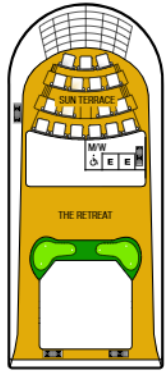

# Seabourn Odyssey Seabourn Sojourn Seabourn Quest

DECK 11

DECK 10

DECK 9

DECK 8

DECK 7

DECK 6

DECK 5

DECK 4

DECK 3

DECK 2

- ♿ Wheelchair Accessible Suites  
Suites 408, 519, 619, 635, 715, 813 & 913 are wheelchair accessible—roll-in shower only, wheelchair-accessible doorways. Suite 635 also has a tub.
- ♣ Suites 600 and 601 are subject to noise when anchoring and the veranda railings are part metal and part glass from floor to teak rail
- △ Suite 828 third guest capacity for Seabourn Sojourn only
- △ Suite 830 third guest capacity for Seabourn Odyssey and Seabourn Quest only