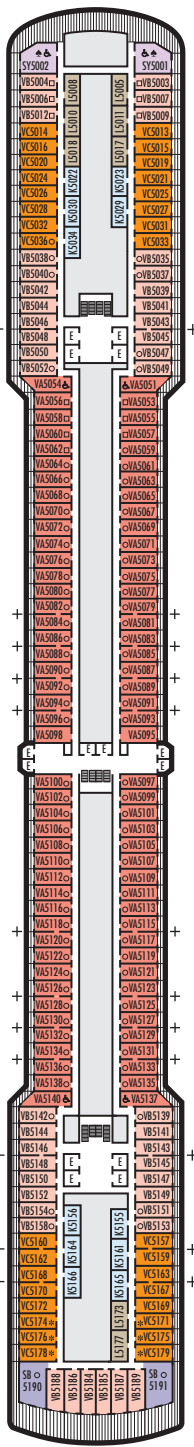

MAIN DECK
Staterooms 1001–1127

LOWER PROMENADE DECK

PROMENADE DECK

UPPER PROMENADE DECK
Staterooms 4001–4185

VERANDAH DECK
Staterooms 5001–5191

UPPER VERANDAH DECK
Staterooms 6001–6177

STATEROOM SYMBOL LEGEND

- Triple (2 lower beds, 1 sofa bed)
- Quad (2 lower beds, 1 sofa bed, 1 upper)
- △ Partial sea view
- × Fully obstructed view
- ⊕ Connecting rooms
- * Shower only
- ♠ Single-sink vanity

- ◆ Staterooms have solid steel verandah railings instead of clear-view Plexiglas® railings
- ♿ Suites SY8068, SC6175, SC6164, SY5002 & SY5001 are wheelchair accessible, bathtub and roll-in shower. Suite SS6108 and staterooms I-8037, VA8032, VA8031, VA6049, VB6004, VB6003, VA5140, VA5137, VA5054, VA5051, VA4132, VA4131, H4090, H4089, VA4052, VA4051, D1100, C1082, C1081, J1074, K1012 & K1011 are wheelchair accessible, roll-in shower only.

SHIP SPECIFICATIONS & FACILITIES

- 1,964 Guests
- 812 Crew
- 82,305 Gross Tons
- 936 Feet Long
- 11 Guest Decks
- Wraparound Promenade Deck
- 6 Restaurants & Cafes
- 8 Entertainment Venues
- 10 Lounges/Bars
- 2 Outdoor Swimming Pools (one with sliding glass roof)
- Fitness Center
- Suite Lounge
- Duty-free Shops
- Library/Internet Cafe
- Onboard Wi-Fi Access
- Casino
- Sport Courts

Important Note: Not all staterooms within each category have the same furniture configuration and/or facilities. Appropriate symbols within the rooms on the deck plans describe differences from the stateroom descriptions below.